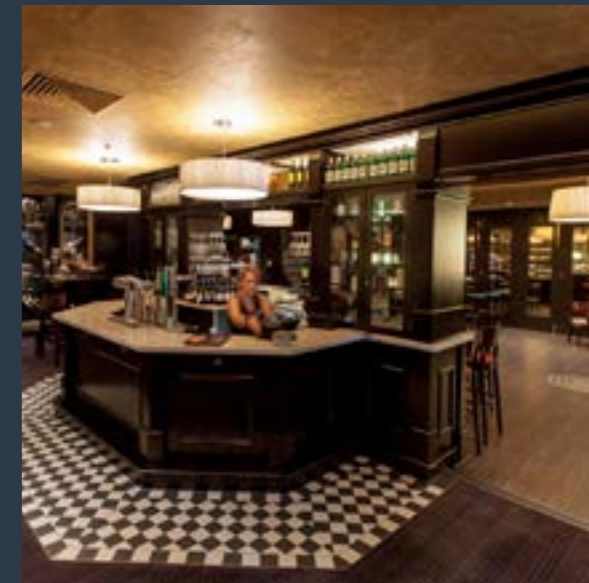

### TEMPERANCE HOTEL

STAND UP, UP TO 100 / SIT DOWN, UP TO 30

Temperance Hotel is located amongst the hustle and bustle of South Yarra's infamous Chapel Street, known as one of the most desirable places in Melbourne to play, shop, dine and 'watch'. This venue has maintained a solid reputation as one of the area's best pubs and its unique style and casual vibe make it an excellent function space. Temperance offers two beautiful areas available for hire with the standout feature Speigeltent private room upstairs.

### P.J.'S SIDEBAR, SOUTHBANK

STAND UP, UP TO 200 / SIT DOWN, UP TO 90

Attached to P.J.O'Brien's Irish Pub in the heart of Southgate, P.J's Sidebar has established itself as one of the leading function spaces within this bustling riverside destination. Oozing charm and character, this stylish venue offers versatile layout options and fine food and beverage packages for all kinds of events from corporate functions, lunches and meetings, to engagements, birthdays and Christmas celebrations.